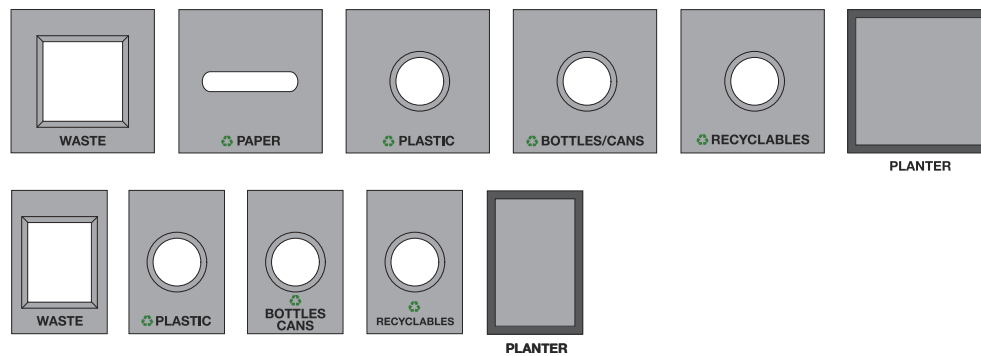

GENERAL Information

3R Waste Recycling Specifications

Specifying

When ordering, please specify the following:

1. Specify quantity.
2. Product number
3. Specify frame paint finish.
4. Select lid/label and configuration of lids from left to right.
5. Specify panel material.

Notes:

1. Waste/Recycling receptacles have an internal bag-holding system to secure plastic bag.
2. Waste/Recycling receptacles come with rigid plastic liner.
3. Planter option has aluminum container 10" deep. Custom dimensions requires quote.
4. Dimensions include 1/2" thick panels.

Finish Options

Paint

Black	P10
White	P15
Charcoal	P20
Pewter	P30
Charcoal Metallic	P40
Silver Metallic	P55
Nickel Metallic	P70
Bronze Metallic	P80
Dark Bronze Metallic	P90

Plastic Laminate

Plastic laminate pricing is based on Wilsonart finish series
-38 Fine Velvet and -60 Matte

Other finishes and manufacturers requires quote.

Wood

Maple with clear finish	W10
Cherry with clear finish	W20
Medium Cherry stain	W30
Dark Cherry stain	W40
Walnut stain	W50

Lid Options

Stainless Steel Lids Selection